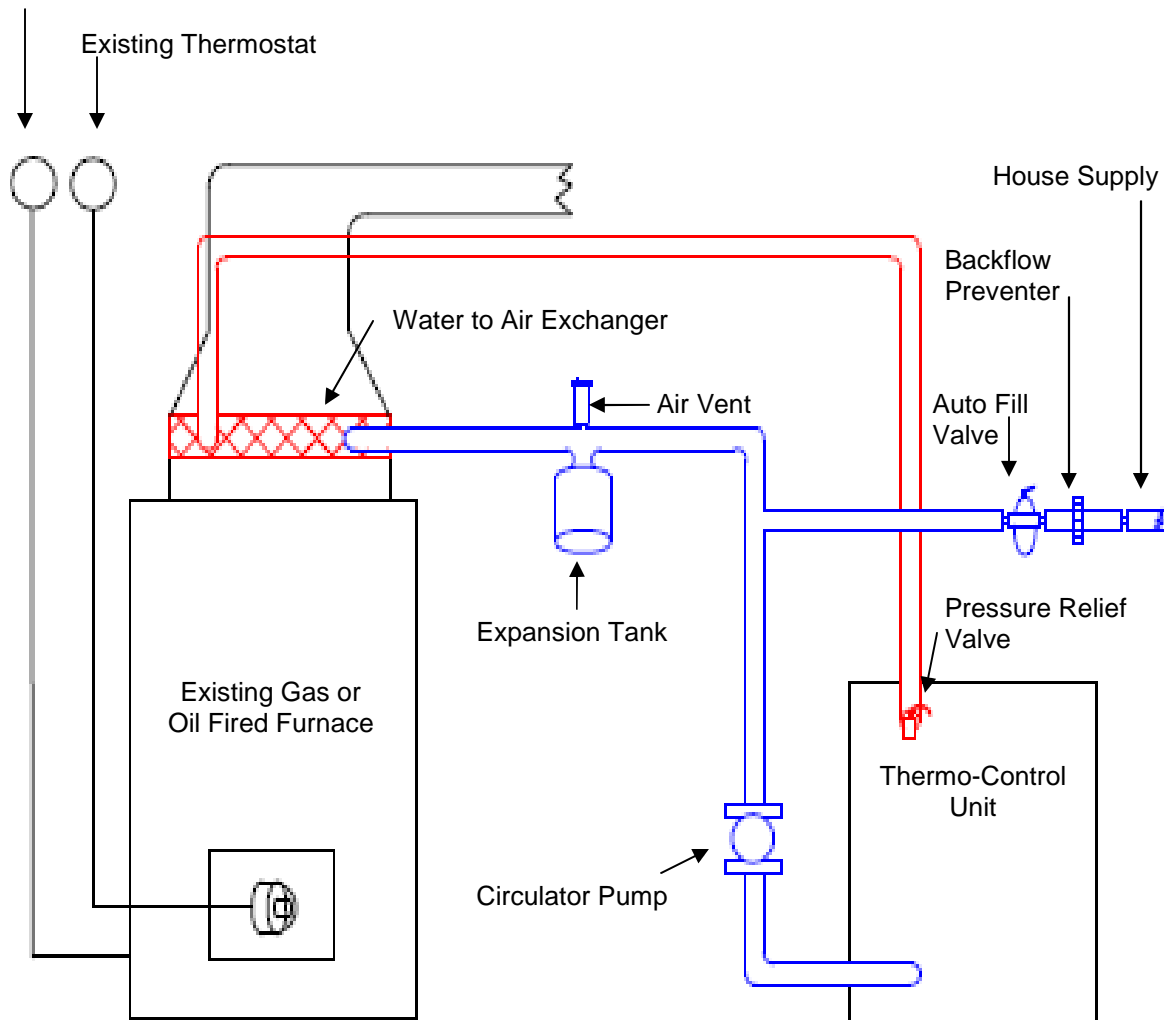

Thermo-Control®

The ultimate wood burning system.

Wood Boiler Water to Air Exchanger

New Thermostat, wired to start furnace blower

Items Not Pictured:

- 1) Fan Control Switch wired to furnace blower and new thermostat.
- 2) Ball valves on house supply as well as supply and return lines to exchanger, as desired.